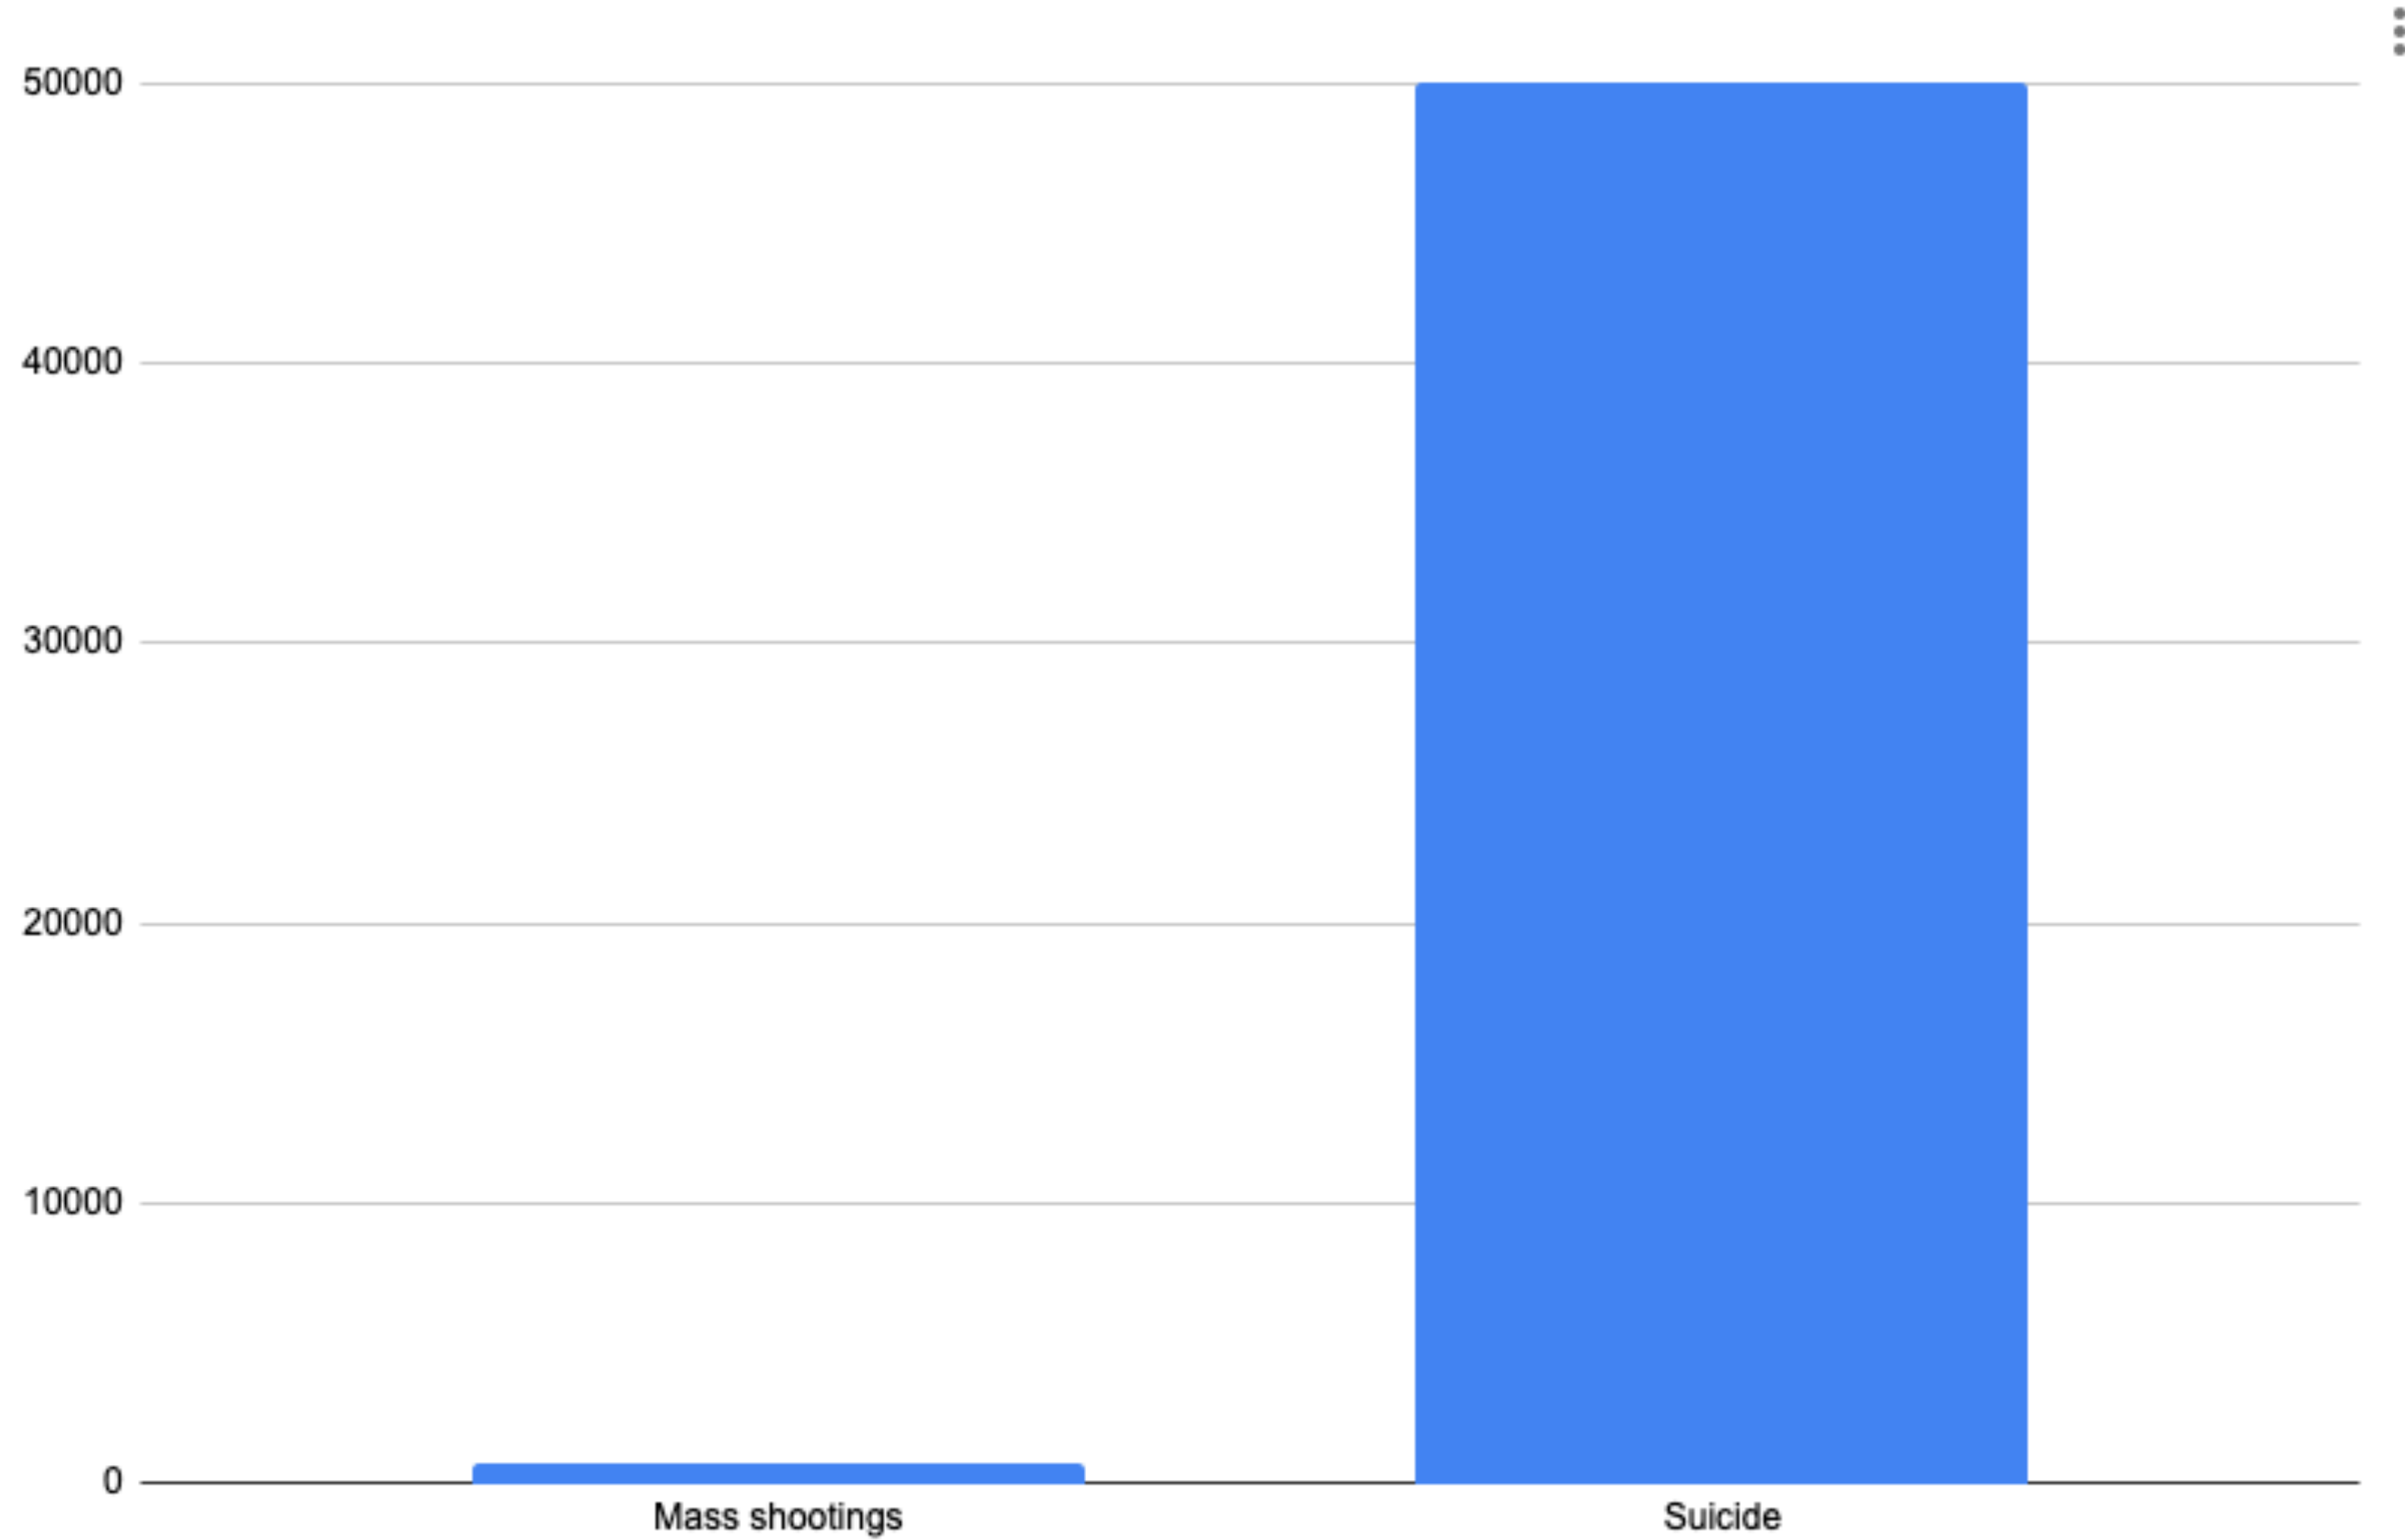

SUICIDE PREVENTION: A CONVERSATION

WITH ANDY HIX AND WILL BURWOOD

SUICIDE STATS

The latest figures from the Office for National Statistics (ONS) state that:

- The suicide rate in England and Wales is the highest since 1999 - increased from 5,642 to 6,069 in 2023 - that's 16 people every day
- The suicide rate for men is 3x higher than for women but more women *attempt* suicide
- The age groups with the highest suicide rate are 45-49 for men and 50-55 for women.

It's the most common way for a man under 50 to die.

GLOBAL CAUSES OF DEATH

DEATHS FROM MASS SHOOTINGS VS SUICIDE IN THE USA

JAMES BURWOOD

RISK FACTORS FOR SUICIDE

- Prior suicide attempt(s)
- Misuse and abuse of alcohol or other drugs
- Mental disorders, particularly depression and other mood disorders
- Knowing someone who died by suicide, particularly a family member
- Social isolation
- Chronic disease and disability
- Lack of access to behavioural health care