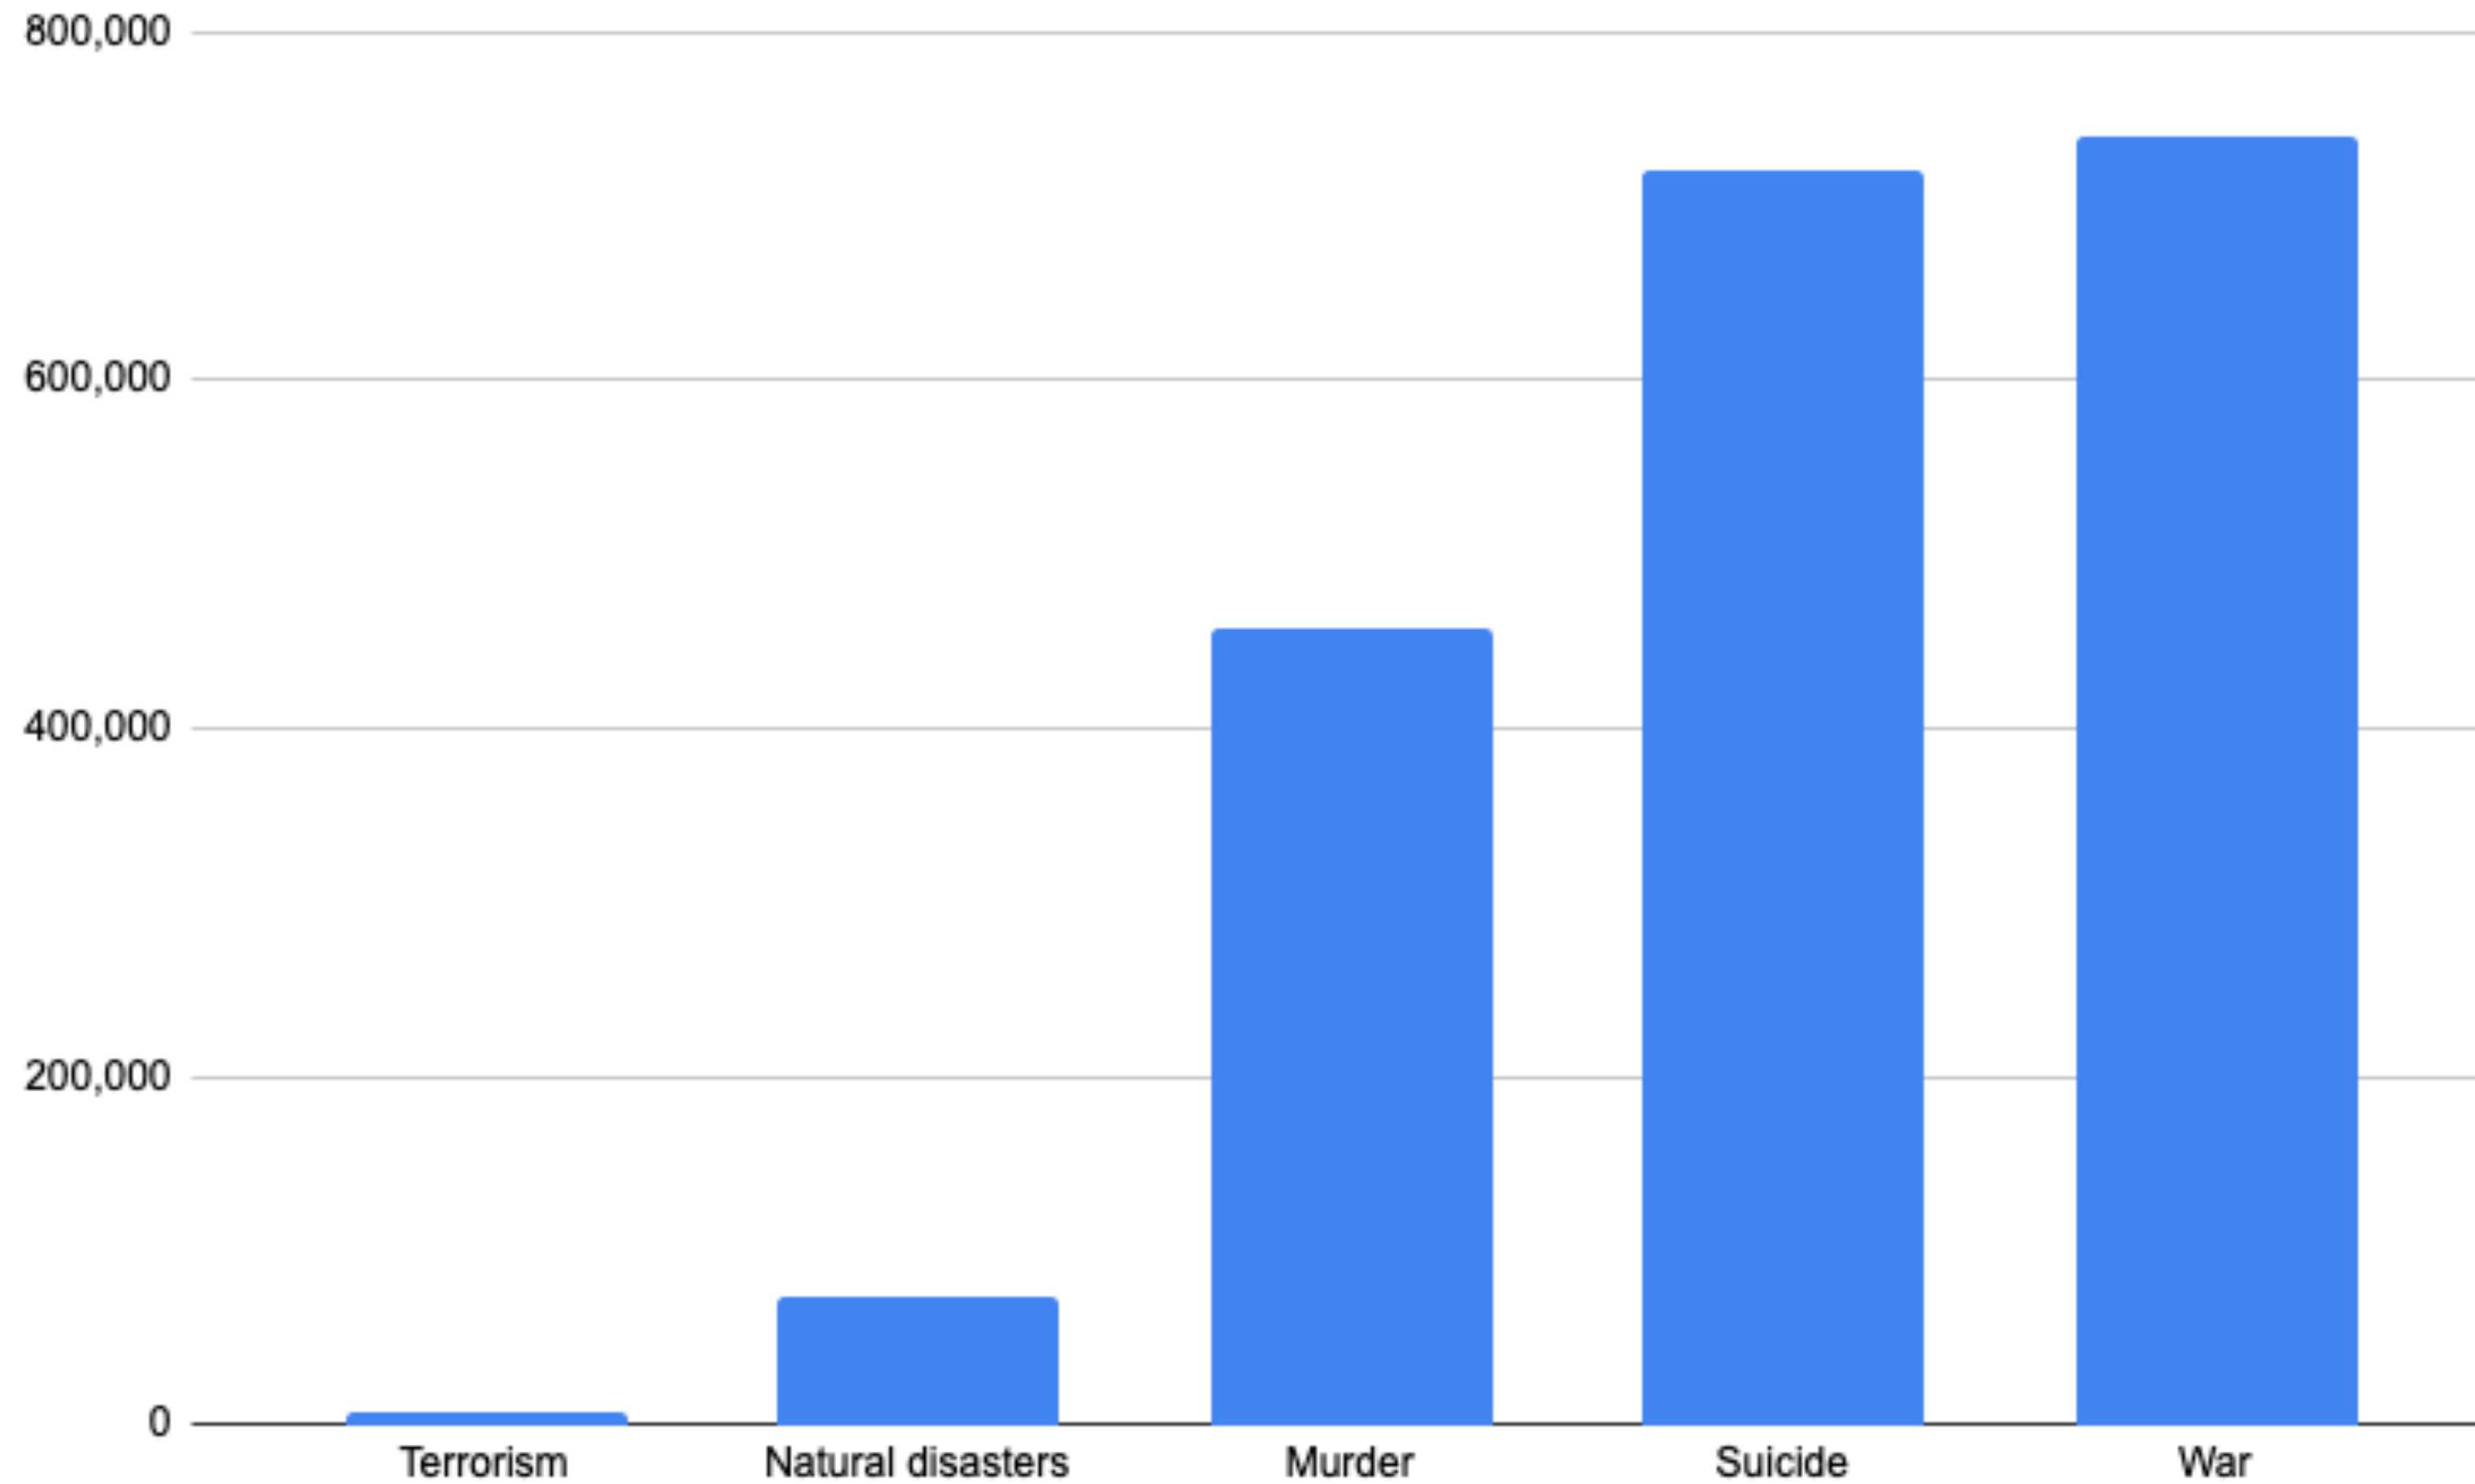

SUICIDE PREVENTION: A CONVERSATION

WITH ANDY HIX AND WILL BURWOOD

SUICIDE STATS

The latest figures from the Office for National Statistics (ONS) state that:

- The suicide rate in England and Wales is the highest since 1999 - increased from 5,642 to 6,069 in 2023 - that's 16 people every day
- The suicide rate for men is 3x higher than for women but more women *attempt* suicide
- The age groups with the highest suicide rate are 45-49 for men and 50-55 for women.

It's the most common way for a man under 50 to die.

GLOBAL CAUSES OF DEATH

DEATHS FROM MASS SHOOTINGS VS SUICIDE IN THE USA

JAMES BURWOOD

RISK FACTORS FOR SUICIDE

- Prior suicide attempt(s)
- Misuse and abuse of alcohol or other drugs
- Mental disorders, particularly depression and other mood disorders
- Knowing someone who died by suicide, particularly a family member
- Social isolation
- Chronic disease and disability
- Lack of access to behavioural health care

TRIGGERING EVENTS

- End of a relationship or marriage
- Death of a loved one
- An arrest
- Serious financial problems

WARNING SIGNS

Talking about:

- Feeling unbearable pain
- Death or a recent fascination with death
- Feeling hopeless, worthless, or trapped
- Feeling guilt, shame, or anger
- Feeling like they are a burden to others

Changes in behaviour or mood:

- Increased alcohol or drug use
- Losing interest in personal appearance or hygiene
- Withdrawing from family, friends, or community
- Changes in eating and/or sleeping patterns
- Becoming violent or being a victim of violence
- Recklessness